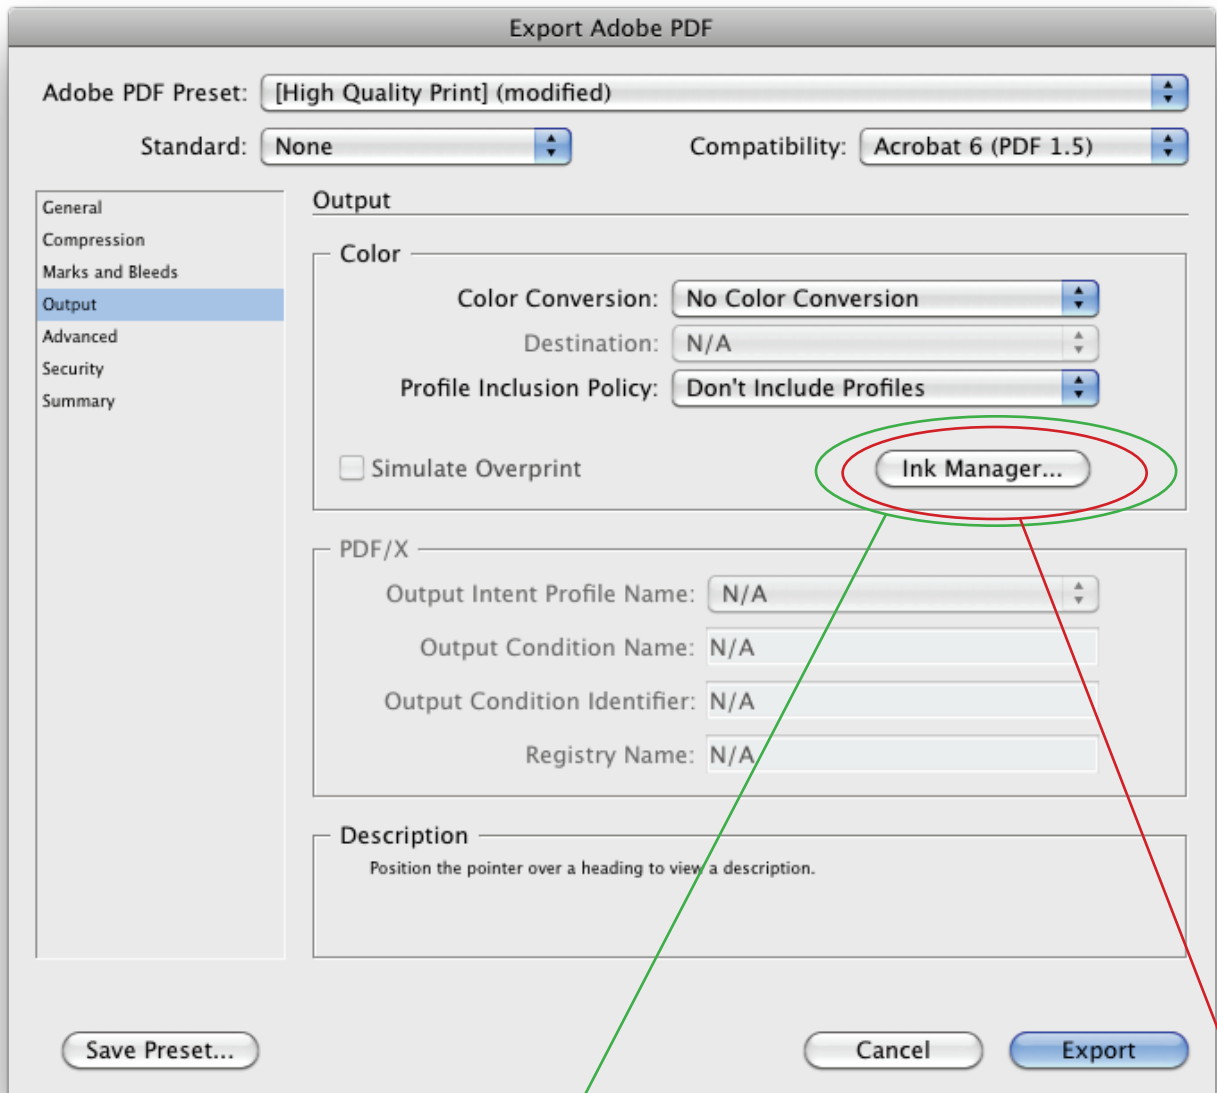

TO PRESERVE SPOT COLORS:

TO CONVERT TO PROCESS: